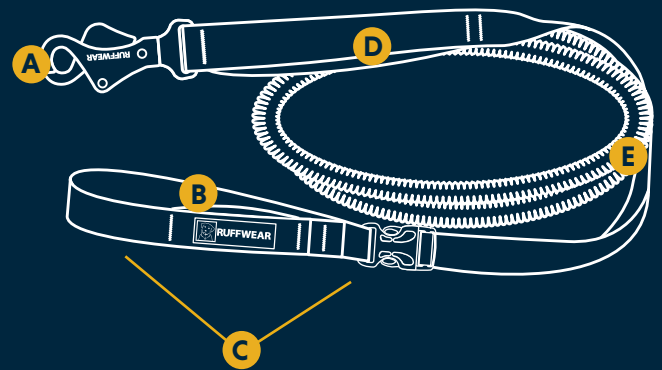

Roamer™ Leash

a stretch webbing leash that can be hand-held or waist-worn

KEY FEATURES

- A** Ergonomically-designed Talon Clip™ is strong, secure and provides one-handed attachment
- B** Convenient accessory loop for pickup bags or small clip-on items
- C** Adjustable padded handle and side release buckle with aluminum uniloop. Can be hand-held, waist-worn or secured around a tree or post
- D** Traffic handle offers quick restraint
- E** Ruffwear's Wavelength™ webbing allows the leash to stretch as dogs roam

SIZING

5.5-7 ft (1.7-2.1 m)

7.3-11 ft (2.2-3.4 m)

Materials

- 25 mm engineered polypropylene webbing
- Mesh, closed cell foam
- 25 mm side release buckle with 6061-T6 aluminum uniloop
- Made in Vietnam

Colors