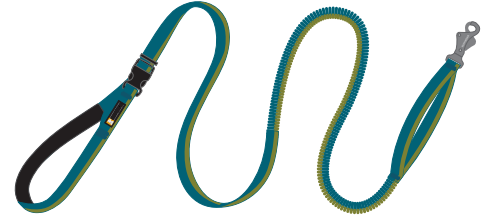

Roamer™ Leash

a stretch webbing leash that can be hand-held or waist-worn

KEY FEATURES

- A** Ergonomically-designed Talon Clip™ is strong, secure and provides one-handed attachment
- B** Convenient accessory loop for pickup bags or small clip-on items
- C** Adjustable padded handle and side release buckle with aluminum uniloop. Can be hand-held, waist-worn or secured around a tree or post
- D** Traffic handle offers quick restraint
- E** Ruffwear's Wavelength™ webbing allows the leash to stretch as dogs roam

SIZING

5.5-7 ft (1.7-2.1 m)

7.3-11 ft (2.2-3.4 m)

Materials

- 25 mm engineered polypropylene webbing
- Mesh, closed cell foam
- 25 mm side release buckle with 6061-T6 aluminum uniloop
- Made in Vietnam

Colors